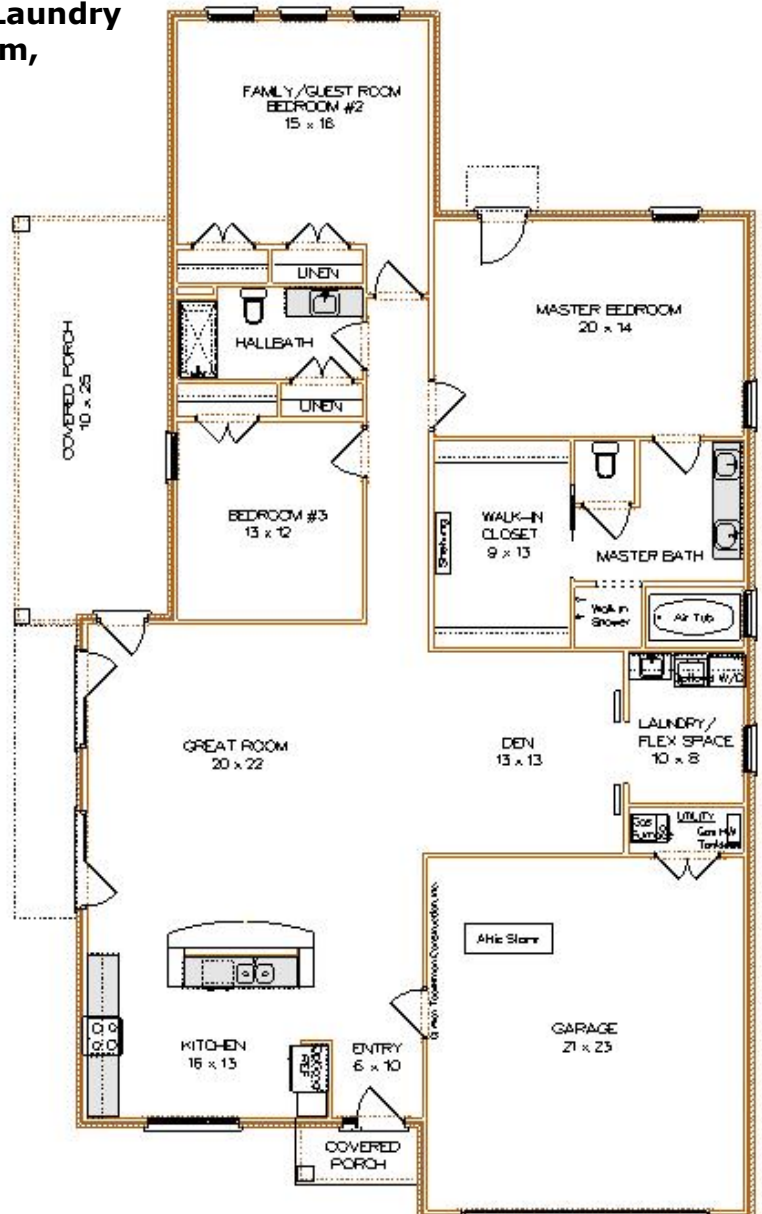

Alan Toothman
Construction, Inc.

540.459.4099
alantoothman.com

NEWLY DESIGNED FLOOR PLAN - FINAL HOME AVAILABLE

Lot #27 – 1038 Magnolia Court Woodstock

$435,000

Spacious Half Acre Cul-De-Sac Lot with space available for separate Garage or Recreational/Hobby Area

Newly Designed Legacy Floor Plan – 2, 3 Bedrooms, 2 Full Baths, Great Room, Spacious Open Flowing Kitchen layout, Flex Space Room, Abundance of Natural lighting with added windows in Masterbedroom, Masterbath & Laundry Flex Room & Double Doors in the Great Room, 2 Car Garage.

UNDER CONTRACT

HISEY
PARK

Home beautifully appointed with Red Oak Hardwood and Tile flooring, 9' Ceilings, Andersen Windows & Doors, Granite Counters & Vanities, Merillat Cabinetry, 3' Interior Doorways, Crown Moldings, Tile Walk-In Shower & Air Bath in Masterbath, Open Kitchen Flowing Layout with Gas Range, Laundry Room with utility sink and bright useful Flex Space for Hobbies. Spacious Rooms with abundant Closet Space and Natural Lighting. Natural Gas HVAC & Tankless Water Heater. Exteriors of Brick and Hardiplank with inviting Covered Porches and Patios to take in sweeping views.

Homes feature universal design features for convenient living with distinctive quality materials.

Make plans now to personalize your new home in Woodstock's finest community.

Start enjoying the friendly Hisey Park neighborhood in 2018!

Model Home not available at this location, Contact us for details.