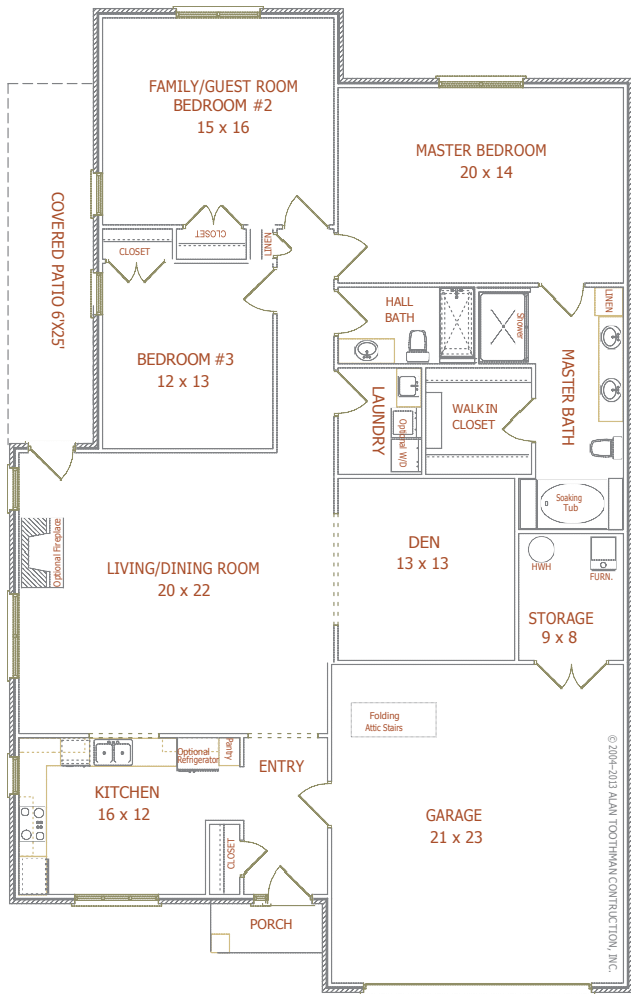

HERITAGE & LEGACY

THE HERITAGE

Approx 2201 Square Feet

THREE BEDROOM—TWO FULL BATH
TWO CAR GARAGE

THE LEGACY

Approx 2344 Square Feet

THREE BEDROOM – TWO FULL BATH
TWO CAR GARAGE