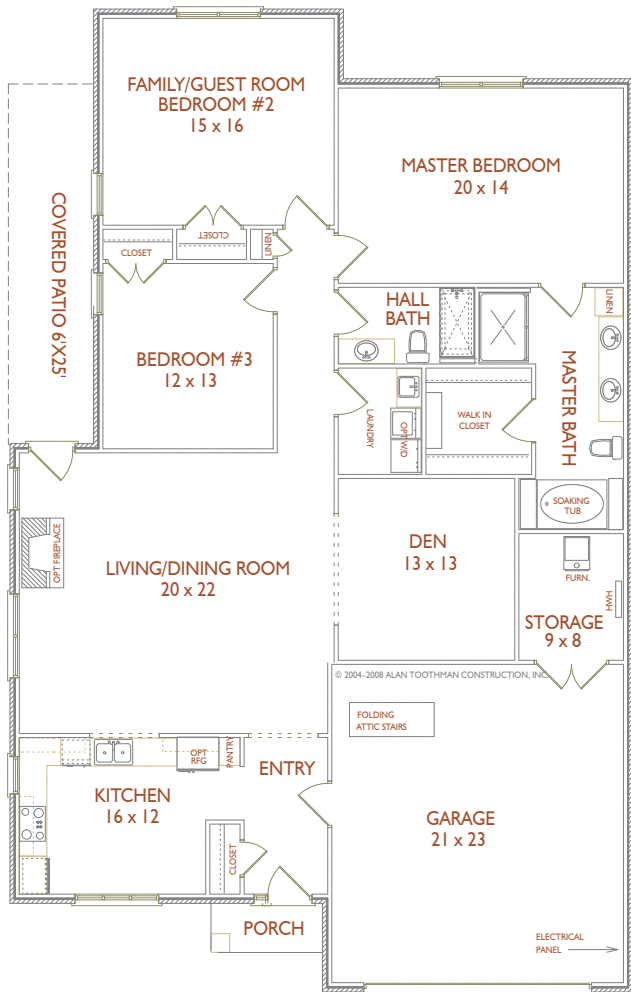

## THE HERITAGE

Approx 2201 Square Feet  
 THREE BEDROOM  
 TWO FULL BATH  
 TWO CAR GARAGE

## THE LEGACY

Approx 2344 Square Feet  
 THREE BEDROOM  
 TWO FULL BATH  
 TWO CAR GARAGE